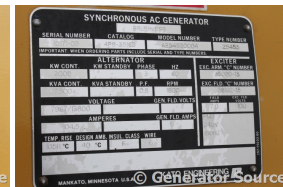

GENERATOR SOURCE

SALES · RENTALS · SERVICE

Caterpillar - 2000 kW - UNAVAILABLE

Generator Set Specs

Unit#: 086602
Capacity: 2000 kW
Manufacturer: Caterpillar
Enclosure Type: Open
Voltage: 13800 V
Amps: 104 AMPS
Hertz: 60 Hz
Phase: Three-Phase
Location: Brighton, CO
of Leads: 6
Model #: A254530004
Serial #: 10171-05
Generator Weight LBS: 57000
Generator Dimensions: 281"L
 x 109 1/2"W x 126 1/2"H

Engine Specs

Make: Caterpillar
Year: 1997
Hours: 1372
Fuel Tank Type:
 Double Wall Base
Model #: 3516 STD
Serial #: 4XF00594

Price: Call us at 800-853-2073 for a quote

Generator Source thoroughly tests all of our products!