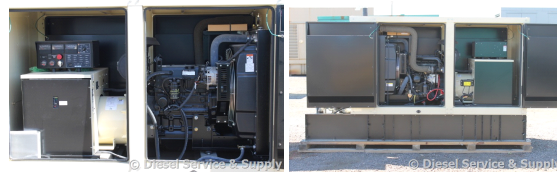

GENERATOR SOURCE

SALES · RENTALS · SERVICE

Kohler - 30 kW - UNAVAILABLE

Generator Set Specs

Unit#: 086671
Capacity: 30 kW
Manufacturer: Kohler
Enclosure Type: Weatherproof Enclosure
Voltage: 240 V
Amps: 108 AMPS
Hertz: 60 Hz
Circuit Breaker Amps: 150
Phase: Single-Phase
Location: Brighton, CO
# of Leads: 12
Model #: 30REOZJC
Serial #: 2283189
Generator Weight LBS: 6500

Engine Specs

Make: John Deere
Year: 2010
Hours: 105
Fuel: Diesel
Fuel Tank Capacity (Gallons): 100
Fuel Tank Type: Double Wall Base
Model #: 4024TF281B
Serial #: PE4024R024115

Price: Call us at 800-853-2073 for a quote

Generator Source thoroughly tests all of our products!

The pricing displayed on our website is subject to change based on deinstallation costs, installation requirements, rigging/disposal, and any other situational variables, but we do try to keep it as up to date as possible.

Copyright © Generator Source. All Rights Reserved. Caterpillar, Detroit, Cummins, Perkins, SDMO, and all other brand names are trademarks of their individual prospective companies.

sales@generatorsource.com - generatorsource.com
303-659-2073 - 1-800-853-2073