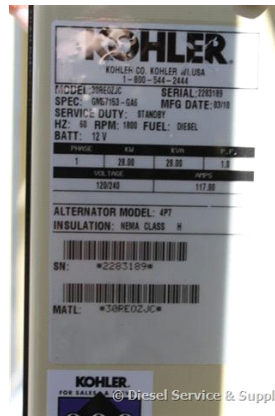

GENERATOR SOURCE

SALES · RENTALS · SERVICE

Kohler - 30 kW - UNAVAILABLE

Generator Set Specs

Unit#: 086671
Capacity: 30 kW
Manufacturer: Kohler
Enclosure Type: Weatherproof Enclosure
Voltage: 240 V
Amps: 108 AMPS
Hertz: 60 Hz
Circuit Breaker Amps: 150
Phase: Single-Phase
Location: Brighton, CO
# of Leads: 12
Model #: 30REOZJC
Serial #: 2283189
Generator Weight LBS: 6500

Engine Specs

Make: John Deere
Year: 2010
Hours: 105
Fuel: Diesel
Fuel Tank Capacity (Gallons): 100
Fuel Tank Type: Double Wall Base
Model #: 4024TF281B
Serial #: PE4024R024115

Price: Call us at 800-853-2073 for a quote