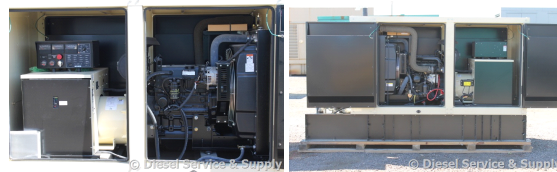

GENERATOR SOURCE

SALES · RENTALS · SERVICE

Kohler - 30 kW - UNAVAILABLE

Generator Set Specs

Unit#: 086671
Capacity: 30 kW
Manufacturer: Kohler
Enclosure Type: Weatherproof Enclosure
Voltage: 240 V
Amps: 108 AMPS
Hertz: 60 Hz
Circuit Breaker Amps: 150
Phase: Single-Phase
Location: Brighton, CO
of Leads: 12
Model #: 30REOZJC
Serial #: 2283189
Generator Weight LBS: 6500

Engine Specs

Make: John Deere
Year: 2010
Hours: 105
Fuel: Diesel
Fuel Tank Capacity (Gallons): 100
Fuel Tank Type: Double Wall Base
Model #: 4024TF281B
Serial #: PE4024R024115

Price: Call us at 800-853-2073 for a quote