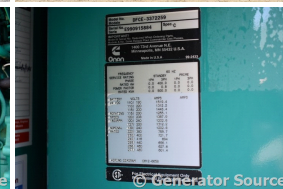

GENERATOR SOURCE

SALES · RENTALS · SERVICE

Cummins - 400 kW - UNAVAILABLE

Generator Set Specs

Unit#: 087843
Capacity: 400 kW
Manufacturer: Cummins
Enclosure Type: Weatherproof Enclosure
Voltage: 480 V
Amps: 601 AMPS
Hertz: 60 Hz
Circuit Breaker Amps: 800
Phase: Three-Phase
Location: Brighton, CO
of Leads: 12
Model #: DFCE-3372259
Serial #: E990915884
Generator Weight LBS: 10000

Engine Specs

Make: Cummins
Year: 1999
Hours: 234.2
Fuel: Diesel
Fuel Tank Capacity (Gallons): 240
Fuel Tank Type: Double Wall Base
Model #: NTA855-G5
Serial #: 11951445

Price: Call us at 800-853-2073 for a quote