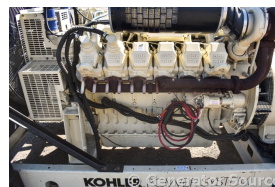

## Kohler - 600 kW - UNAVAILABLE

### Generator Set Specs

**Unit#:** 088020  
**Capacity:** 600 kW  
**Manufacturer:** Kohler  
**Enclosure Type:** Open  
**Voltage:** 277/480 V  
**Amps:** 902 AMPS  
**Hertz:** 60 Hz  
**Circuit Breaker Amps:** 1200  
**Phase:** Three-Phase  
**Location:** Brighton, CO  
**# of Leads:** 10  
**Model #:** 600ROZD4  
**Serial #:** 0706075  
**Generator Weight LBS:** 14000  
**Generator Dimensions:** 148 x 62 x 78

### Engine Specs

**Make:** Detroit Diesel  
**Year:** 2001  
**Hours:** 399  
**Fuel Tank Type:** Double Wall Base  
**Model #:** R1237K35  
**Serial #:** 5352001628

**Price:** Call us at 800-853-2073 for a quote