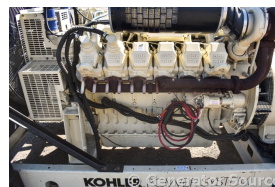

GENERATOR SOURCE

SALES · RENTALS · SERVICE

Kohler - 600 kW - UNAVAILABLE

Generator Set Specs

Unit#: 088020
Capacity: 600 kW
Manufacturer: Kohler
Enclosure Type: Open
Voltage: 277/480 V
Amps: 902 AMPS
Hertz: 60 Hz
Circuit Breaker Amps: 1200
Phase: Three-Phase
Location: Brighton, CO
# of Leads: 10
Model #: 600ROZD4
Serial #: 0706075
Generator Weight LBS: 14000
Generator Dimensions: 148 x 62 x 78

Engine Specs

Make: Detroit Diesel
Year: 2001
Hours: 399
Fuel Tank Type: Double Wall Base
Model #: R1237K35
Serial #: 5352001628

Price: Call us at 800-853-2073 for a quote

Generator Source thoroughly tests all of our products!

The pricing displayed on our website is subject to change based on deinstallation costs, installation requirements, rigging/disposal, and any other situational variables, but we do try to keep it as up to date as possible.

Copyright © Generator Source. All Rights Reserved. Caterpillar, Detroit, Cummins, Perkins, SDMO, and all other brand names are trademarks of their individual prospective companies.

sales@generatorsource.com - generatorsource.com
303-659-2073 - 1-800-853-2073