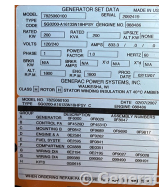

GENERATOR SOURCE

SALES · RENTALS · SERVICE

Generac - 200 kW - UNAVAILABLE

Generator Set Specs

Unit#: 088262
Capacity: 200 kW
Manufacturer: Generac
Enclosure Type: Sound Attenuated Enclosure
Voltage: 120/240 V
Amps: 833 AMPS
Hertz: 60 Hz
Circuit Breaker Amps: 600
Phase: Single-Phase
Location: Brighton, CO
of Leads: 4
Model #: 7825060100
Serial #: 2092419
Generator Weight LBS: 9500

Engine Specs

Make: Generac
Year: 2007
Hours: 446
Fuel Tank Type: Double Wall
Model #: EK130EAAD88486
Serial #: A13696

© Generator Source

© Generator Source

© Generator Source

© Generator Source

© Generator Source