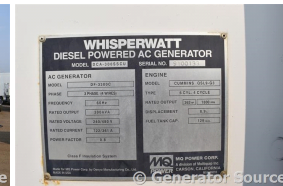

© Generator Source