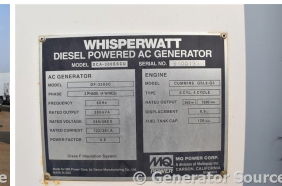

GENERATOR SOURCE

SALES · RENTALS · SERVICE

Multiquip - 264 kW - UNAVAILABLE

Generator Set Specs

Unit#: 088389
Capacity: 264 kW
Manufacturer: Multiquip
Amps: 722/361 AMPS
Hertz: 60 Hz
Circuit Breaker Amps: 800
Location: Brighton, CO
of Leads: 4
Model #: DCA300SSCU
Serial #: 9100133
Generator Weight LBS: 15000

Engine Specs

Make: Cummins
Year: 2010
Hours: 0
Fuel: Diesel
Fuel Tank Type: Double Wall Base
Model #: QSL9G3
Serial #: 73075907

Price: Call us at 800-853-2073 for a quote

© Generator Source

© Generator Source