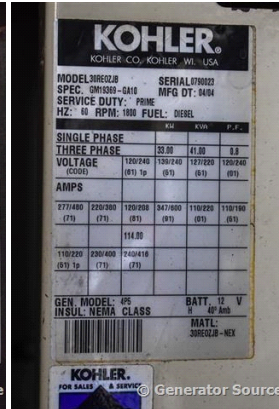

GENERATOR SOURCE

SALES · RENTALS · SERVICE

Kohler - 33 kW - UNAVAILABLE

Generator Set Specs

Unit#: 088547
Capacity: 33 kW
Manufacturer: Kohler
Enclosure Type: Sound Attenuated Enclosure Mounted on Trailer
Voltage: ROTARY SWITCH V
Amps: 114 AMPS
Hertz: 60 Hz
Circuit Breaker Amps: 150
Phase: Voltage Selector Switch
Location: Brighton, CO
of Leads: 12
Model #: 30REOZJB
Serial #: 790023
Generator Weight LBS: 6000

Engine Specs

Make: John Deere
Year: 2004
Hours: 0
Fuel: Diesel
Fuel Tank Type: Double Wall Base
Model #: 3029TF270
Serial #: PE3029T337768

Price: Call us at 800-853-2073 for a quote

Generator Source thoroughly tests all of our products!