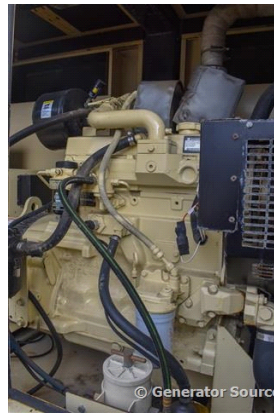

GENERATOR SOURCE

SALES · RENTALS · SERVICE

Kohler - 57 kW - UNAVAILABLE

Generator Set Specs

Unit#: 088556
Capacity: 57 kW
Manufacturer: Kohler
Enclosure Type: Sound Attenuated Enclosure Mounted on Trailer
Voltage: ROTARY SWITCH V
Amps: 198 AMPS
Hertz: 60 Hz
Circuit Breaker Amps: 250
Location: Brighton, CO
of Leads: 12
Model #: 60REOZJB GM21199-GA17
Serial #: 2131348
Generator Weight LBS: 7000

Engine Specs

Make: John Deere
Year: 2006
Hours: 1743
Fuel: Diesel
Fuel Tank Capacity (Gallons): 200
Fuel Tank Type: Double Wall Base
Model #: 4045TF270
Serial #: PE4045T626123

Price: Call us at 800-853-2073 for a quote