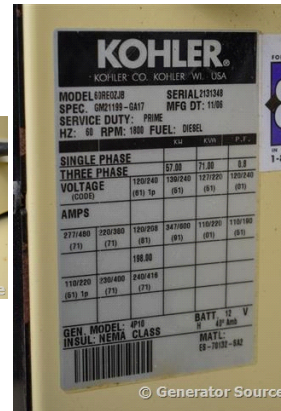

GENERATOR SOURCE

SALES · RENTALS · SERVICE

Kohler - 57 kW - UNAVAILABLE

Generator Set Specs

Unit#: 088556
Capacity: 57 kW
Manufacturer: Kohler
Enclosure Type: Sound Attenuated Enclosure Mounted on Trailer
Voltage: ROTARY SWITCH V
Amps: 198 AMPS
Hertz: 60 Hz
Circuit Breaker Amps: 250
Location: Brighton, CO
of Leads: 12
Model #: 60REOZJB GM21199-GA17
Serial #: 2131348
Generator Weight LBS: 7000

Engine Specs

Make: John Deere
Year: 2006
Hours: 1743
Fuel: Diesel
Fuel Tank Capacity (Gallons): 200
Fuel Tank Type: Double Wall Base
Model #: 4045TF270
Serial #: PE4045T626123

Price: Call us at 800-853-2073 for a quote