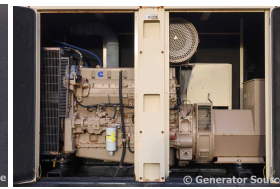

GENERATOR SOURCE

SALES · RENTALS · SERVICE

Cummins - 250 kW - READY TO SHIP

Generator Set Specs

Unit#: 088575

Capacity: 250 kW

Manufacturer: Cummins

Enclosure Type: Weatherproof Enclosure

Voltage: 120/208 V

Hertz: 60 Hz

Circuit Breaker Amps: 800

Phase: Three-Phase

Location: Brighton, CO

of Leads: 12

Generator Weight LBS: 14500

Engine Specs

Make: Cummins

Year: 2005

Hours: 289

Fuel: Diesel

Fuel Tank Type: Double Wall Base

Model #: LTA10-G2

Serial #: 43300658

Price: Call us at 800-853-2073 for a quote