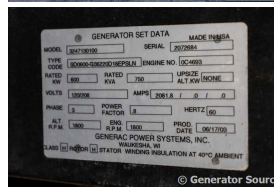

GENERATOR SOURCE

SALES · RENTALS · SERVICE

Generac - 600 kW - READY TO SHIP

Generator Set Specs

Unit#: 088593
Capacity: 600 kW
Manufacturer: Generac
Enclosure Type: Sound Attenuated Enclosure
Voltage: 120/208 V
Amps: 208.1 AMPS
Hertz: 60 Hz
Circuit Breaker Amps: 2000
Phase: Three-Phase
Location: Brighton, CO
of Leads: 10
Model #: SD0600-G36220D18EPLN
Serial #: 2072684
Generator Weight LBS: 24500

Engine Specs

Make: Daewoo
Year: 2003
Hours: 363
Fuel: Diesel
Fuel Tank Capacity (Gallons): 730
Fuel Tank Type: Double Wall Base
Model #: P222LE
Serial #: EAY0A300143

Price: Call us at 800-853-2073 for a quote