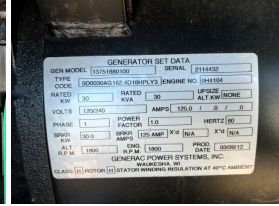

### Generator Set Specs

**Unit#:** 088625  
**Capacity:** 30 kW  
**Manufacturer:** Generac  
**Enclosure Type:** Sound Attenuated Enclosure  
**Voltage:** 120/240 V  
**Amps:** 125 AMPS  
**Hertz:** 60 Hz  
**Circuit Breaker Amps:** 125  
**Phase:** Single-Phase  
**Location:** Brighton, CO  
**# of Leads:** 4  
**Model #:** 13751880100  
**Serial #:** 2114432  
**Generator Weight LBS:** 5000  
**Generator Dimensions:** 107 x 38 x 87

### Engine Specs

**Make:** Generac  
**Year:** 2012  
**Hours:** 1  
**Fuel Tank Capacity (Gallons):** 132  
**Fuel Tank Type:** Double Wall Base  
**Model #:** A2400T  
**Serial #:** TN4V00030

**Price:** Call us at 800-853-2073 for a quote