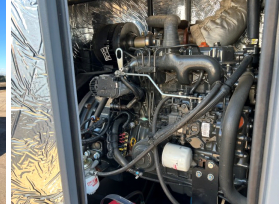

### Generator Set Specs

**Unit#:** 088625  
**Capacity:** 30 kW  
**Manufacturer:** Generac  
**Enclosure Type:** Sound Attenuated Enclosure  
**Voltage:** 120/240 V  
**Amps:** 125 AMPS  
**Hertz:** 60 Hz  
**Circuit Breaker Amps:** 125  
**Phase:** Single-Phase  
**Location:** Brighton, CO  
**# of Leads:** 4  
**Model #:** 13751880100  
**Serial #:** 2114432  
**Generator Weight LBS:** 5000  
**Generator Dimensions:** 107 x 38 x 87

### Engine Specs

**Make:** Generac  
**Year:** 2012  
**Hours:** 1  
**Fuel Tank Capacity (Gallons):** 132  
**Fuel Tank Type:** Double Wall Base  
**Model #:** A2400T  
**Serial #:** TN4V00030

**Price:** Call us at 800-853-2073 for a quote