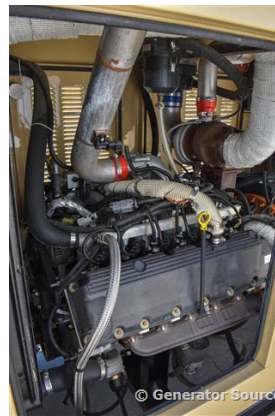

GENERATOR SOURCE

SALES · RENTALS · SERVICE

Generac - 130 kW - UNAVAILABLE

Generator Set Specs

Unit#: 088734

Capacity: 130 kW

Manufacturer: Generac

Enclosure Type: Weatherproof Enclosure

Voltage: 277/480 V

Amps: 195.4 AMPS

Hertz: 60 Hz

Circuit Breaker Amps: 225

Phase: Three-Phase

Location: Brighton, CO

# of Leads: 12

Model #: 4564400100

Serial #: 2079994

Generator Weight LBS: 4800

Price: Call us at 800-853-2073 for a quote

Engine Specs

Make: Ford

Year: 2004

Hours: 1

Model #: G6.8L

Serial #: OD3454

Generator Source thoroughly tests all of our products!

The pricing displayed on our website is subject to change based on deinstallation costs, installation requirements, rigging/disposal, and any other situational variables, but we do try to keep it as up to date as possible.

Copyright © Generator Source. All Rights Reserved. Caterpillar, Detroit, Cummins, Perkins, SDMO, and all other brand names are trademarks of their individual prospective companies.

sales@generatorsource.com - generatorsource.com
303-659-2073 - 1-800-853-2073

FORMERLY
Diesel
SERVICE & SUPPLY