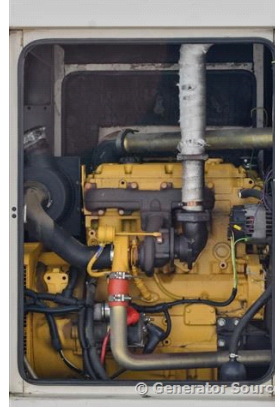

GENERATOR SOURCE

SALES · RENTALS · SERVICE

Caterpillar - 100 kW - ON RENT

Generator Set Specs

Unit#: 088835

Capacity: 100 kW

Manufacturer: Caterpillar

Enclosure Type: Weatherproof Enclosure

Voltage: MULTI-TAP V

Amps: 347 AMPS

Hertz: 60 Hz

Circuit Breaker Amps: 250 and 400

Location: Brighton, CO

# of Leads: 12

Model #: XQ100-4

Serial #: CAT00C44JXYC00391

Price: Call us at 800-853-2073 for a quote

Engine Specs

Make: Caterpillar

Year: 2006

Hours: 5079

Fuel: Diesel

Fuel Tank Type: Double Wall Base

Model #: 3054C

Serial #: E4M01367

Generator Source thoroughly tests all of our products!

The pricing displayed on our website is subject to change based on deinstallation costs, installation requirements, rigging/disposal, and any other situational variables, but we do try to keep it as up to date as possible.

Copyright © Generator Source. All Rights Reserved. Caterpillar, Detroit, Cummins, Perkins, SDMO, and all other brand names are trademarks of their individual prospective companies.

sales@generatorsource.com - generatorsource.com
303-659-2073 - 1-800-853-2073

FORMERLY
Diesel
SERVICE & SUPPLY