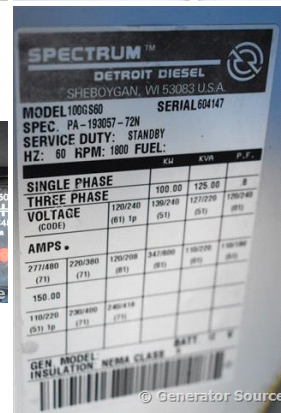

GENERATOR SOURCE

SALES · RENTALS · SERVICE

Detroit - 100 kW - UNAVAILABLE

Generator Set Specs

Unit#: 088855
Capacity: 100 kW
Manufacturer: Detroit
Enclosure Type: Weatherproof Enclosure
Voltage: 277/480 V
Amps: 150 AMPS
Hertz: 60 Hz
Circuit Breaker Amps: 150
Phase: Three-Phase
Location: Brighton, CO
of Leads: 12
Model #: 100GS60
Serial #: 604147
Generator Weight LBS: 4000

Engine Specs

Make: Ford
Year: 1998
Hours: 935
Model #: LSG-8751-6005-A
Serial #: 18421-1-04-98

Price: Call us at 800-853-2073 for a quote

Generator Source thoroughly tests all of our products!

The pricing displayed on our website is subject to change based on deinstallation costs, installation requirements, rigging/disposal, and any other situational variables, but we do try to keep it as up to date as possible.