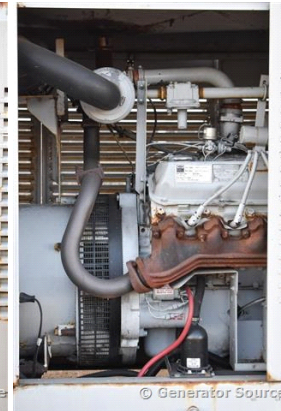

GENERATOR SOURCE

SALES · RENTALS · SERVICE

Detroit - 100 kW - UNAVAILABLE

Generator Set Specs

Unit#: 088855
Capacity: 100 kW
Manufacturer: Detroit
Enclosure Type: Weatherproof Enclosure
Voltage: 277/480 V
Amps: 150 AMPS
Hertz: 60 Hz
Circuit Breaker Amps: 150
Phase: Three-Phase
Location: Brighton, CO
of Leads: 12
Model #: 100GS60
Serial #: 604147
Generator Weight LBS: 4000

Engine Specs

Make: Ford
Year: 1998
Hours: 935
Model #: LSG-8751-6005-A
Serial #: 18421-1-04-98

Price: Call us at 800-853-2073 for a quote

Generator Source thoroughly tests all of our products!

The pricing displayed on our website is subject to change based on deinstallation costs, installation requirements, rigging/disposal, and any other situational variables, but we do try to keep it as up to date as possible.