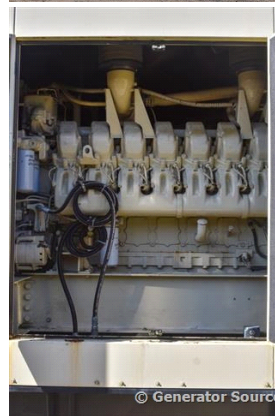

GENERATOR SOURCE

SALES · RENTALS · SERVICE

Kohler - 1750 kW - UNAVAILABLE

Generator Set Specs

Unit#: 088868
Capacity: 1750 kW
Manufacturer: Kohler
Amps: 2631 AMPS
Hertz: 60 Hz
Circuit Breaker Amps: 2500
Phase: Three-Phase
Location: Brighton, CO
# of Leads: 4
Model #: 182OREOZDB
Serial #: 2129697
Generator Weight LBS: 62500

Engine Specs

Make: MTU
Year: 2006
Hours: 0
Fuel Tank Capacity (Gallons): 1120
Fuel Tank Type: Double Wall Base
Model #: SERIES 4000
Serial #: 5272002738

Price: Call us at 800-853-2073 for a quote

Generator Source thoroughly tests all of our products!

The pricing displayed on our website is subject to change based on deinstallation costs, installation requirements, rigging/disposal, and any other situational variables, but we do try to keep it as up to date as possible.

Copyright © Generator Source. All Rights Reserved. Caterpillar, Detroit, Cummins, Perkins, SDMO, and all other brand names are trademarks of their individual prospective companies.

sales@generatorsource.com - generatorsource.com
303-659-2073 - 1-800-853-2073

FORMERLY
Diesel
SERVICE & SUPPLY