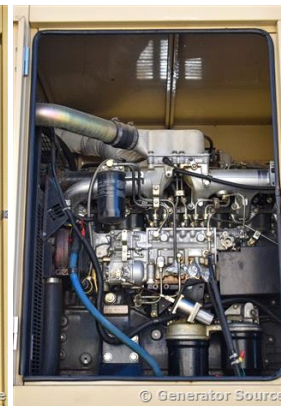

### Generator Set Specs

**Unit#:** 088872  
**Capacity:** 230 kW  
**Manufacturer:** Generac  
**Enclosure Type:** Weatherproof Enclosure  
**Voltage:** 120/208 V  
**Amps:** 798 AMPS  
**Hertz:** 60 Hz  
**Circuit Breaker Amps:** 800  
**Phase:** Three-Phase  
**Location:** Brighton, CO  
**# of Leads:** 12  
**Model #:** 3160680100  
**Serial #:** 2072175  
**Generator Weight LBS:** 12500  
**Generator Dimensions:** 162 x 58 x 106

### Engine Specs

**Make:** Mitsubishi  
**Year:** 2003  
**Hours:** 33  
**Fuel Tank Capacity (Gallons):** 706  
**Fuel Tank Type:** Double Wall Base  
**Model #:** 12.0L  
**Serial #:** 6D24-328277

**Price:** Call us at 800-853-2073 for a quote