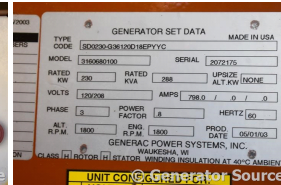

GENERATOR SOURCE

SALES · RENTALS · SERVICE

Generac - 230 kW - UNAVAILABLE

Generator Set Specs

Unit#: 088872
Capacity: 230 kW
Manufacturer: Generac
Enclosure Type: Weatherproof Enclosure
Voltage: 120/208 V
Amps: 798 AMPS
Hertz: 60 Hz
Circuit Breaker Amps: 800
Phase: Three-Phase
Location: Brighton, CO
of Leads: 12
Model #: 3160680100
Serial #: 2072175
Generator Weight LBS: 12500
Generator Dimensions: 162 x 58 x 106

Engine Specs

Make: Mitsubishi
Year: 2003
Hours: 33
Fuel Tank Capacity (Gallons): 706
Fuel Tank Type: Double Wall Base
Model #: 12.0L
Serial #: 6D24-328277

Price: Call us at 800-853-2073 for a quote

Generator Source thoroughly tests all of our products!