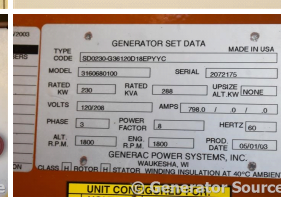

### Generator Set Specs

**Unit#:** 088872  
**Capacity:** 230 kW  
**Manufacturer:** Generac  
**Enclosure Type:** Weatherproof Enclosure  
**Voltage:** 120/208 V  
**Amps:** 798 AMPS  
**Hertz:** 60 Hz  
**Circuit Breaker Amps:** 800  
**Phase:** Three-Phase  
**Location:** Brighton, CO  
**# of Leads:** 12  
**Model #:** 3160680100  
**Serial #:** 2072175  
**Generator Weight LBS:** 12500  
**Generator Dimensions:** 162 x 58 x 106

### Engine Specs

**Make:** Mitsubishi  
**Year:** 2003  
**Hours:** 33  
**Fuel Tank Capacity (Gallons):** 706  
**Fuel Tank Type:** Double Wall Base  
**Model #:** 12.0L  
**Serial #:** 6D24-328277

**Price:** Call us at 800-853-2073 for a quote