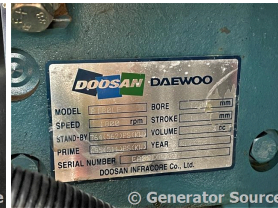

GENERATOR SOURCE

SALES · RENTALS · SERVICE

Generac - 500 kW - UNAVAILABLE

Generator Set Specs

Unit#: 088915
Capacity: 500 kW
Manufacturer: Generac
Amps: 751.7 AMPS
Hertz: 60 Hz
Circuit Breaker Amps: 800
Phase: Three-Phase
Location: Jacksonville, FL
of Leads: 4
Model #: MD055-K3618D18GPSL
Serial #: 6966630401
Generator Weight LBS: 34000
Generator Dimensions: 283" L x 73" W x 161" H

Engine Specs

Make: Doosan
Year: 2006
Hours: 0
Fuel Tank Capacity (Gallons): 1000
Fuel Tank Type: Double Wall Base
Model #: P180LE
Serial #: EASOC600274

Price: Call us at 800-853-2073 for a quote

Generator Source thoroughly tests all of our products!