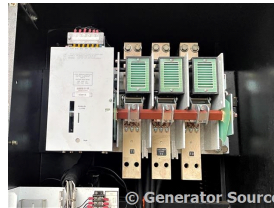

GENERATOR SOURCE

SALES · RENTALS · SERVICE

Generac - 500 kW - UNAVAILABLE

Generator Set Specs

Unit#: 088915
Capacity: 500 kW
Manufacturer: Generac
Amps: 751.7 AMPS
Hertz: 60 Hz
Circuit Breaker Amps: 800
Phase: Three-Phase
Location: Jacksonville, FL
of Leads: 4
Model #: MD055-K3618D18GPSL
Serial #: 6966630401
Generator Weight LBS: 34000
Generator Dimensions: 283" L x 73" W x 161" H

Engine Specs

Make: Doosan
Year: 2006
Hours: 0
Fuel Tank Capacity (Gallons): 1000
Fuel Tank Type: Double Wall Base
Model #: P180LE
Serial #: EASOC600274

Price: Call us at 800-853-2073 for a quote

Generator Source thoroughly tests all of our products!