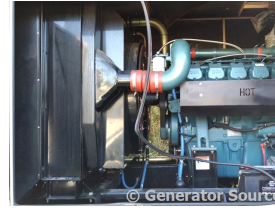

GENERATOR SOURCE

SALES · RENTALS · SERVICE

Generac - 500 kW - UNAVAILABLE

Generator Set Specs

Unit#: 088916
Capacity: 500 kW
Manufacturer: Generac
Enclosure Type: Weatherproof Enclosure
Voltage: 277/480 V
Amps: 752 AMPS
Hertz: 60 Hz
Circuit Breaker Amps: 800
Phase: Three-Phase
Location: Jacksonville, FL
of Leads: 4
Model #: MD055-K3618D18GPSL
Serial #: 6966630401
Generator Weight LBS: 15000
Generator Dimensions: 285" L x 73" W x 161" H

Engine Specs

Make: Doosan
Year: 2006
Hours: 320
Fuel Tank Capacity (Gallons): 1000
Fuel Tank Type: Double Wall Base
Model #: P180LE
Serial #: EASOC600546

Price: Call us at 800-853-2073 for a quote

Generator Source thoroughly tests all of our products!