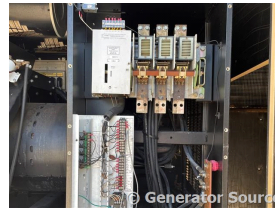

GENERATOR SOURCE

SALES · RENTALS · SERVICE

Generac - 500 kW - UNAVAILABLE

Generator Set Specs

Unit#: 088916
Capacity: 500 kW
Manufacturer: Generac
Enclosure Type: Weatherproof Enclosure
Voltage: 277/480 V
Amps: 752 AMPS
Hertz: 60 Hz
Circuit Breaker Amps: 800
Phase: Three-Phase
Location: Jacksonville, FL
of Leads: 4
Model #: MD055-K3618D18GPSL
Serial #: 6966630401
Generator Weight LBS: 15000
Generator Dimensions: 285" L x 73" W x 161" H

Engine Specs

Make: Doosan
Year: 2006
Hours: 320
Fuel Tank Capacity (Gallons): 1000
Fuel Tank Type: Double Wall Base
Model #: P180LE
Serial #: EASOC600546

Price: Call us at 800-853-2073 for a quote

Generator Source thoroughly tests all of our products!