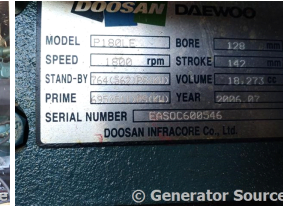

GENERATOR SOURCE

SALES · RENTALS · SERVICE

Generac - 500 kW - UNAVAILABLE

Generator Set Specs

Unit#: 088916
Capacity: 500 kW
Manufacturer: Generac
Enclosure Type: Weatherproof Enclosure
Voltage: 277/480 V
Amps: 752 AMPS
Hertz: 60 Hz
Circuit Breaker Amps: 800
Phase: Three-Phase
Location: Jacksonville, FL
of Leads: 4
Model #: MD055-K3618D18GPSL
Serial #: 6966630401
Generator Weight LBS: 15000
Generator Dimensions: 285" L x 73" W x 161" H

Engine Specs

Make: Doosan
Year: 2006
Hours: 320
Fuel Tank Capacity (Gallons): 1000
Fuel Tank Type: Double Wall Base
Model #: P180LE
Serial #: EASOC600546

Price: Call us at 800-853-2073 for a quote

Generator Source thoroughly tests all of our products!