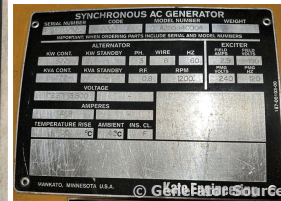

GENERATOR SOURCE

SALES · RENTALS · SERVICE

Caterpillar - 800 kW - UNAVAILABLE

Generator Set Specs

Unit#: 088922
Capacity: 800 kW
Manufacturer: Caterpillar
Enclosure Type: Open
Voltage: 7967/13,800 V
Amps: 418 AMPS
Hertz: 60 Hz
Phase: Three-Phase
Location: Brighton, CO
of Leads: 6
Model #: A255340004
Serial #: 13830-02
Generator Weight LBS: 30000

Engine Specs

Make: Caterpillar
Year: 1999
Hours: 11283
Fuel Tank Type: Double Wall
Model #: 3516-SITA
Serial #: 4EK02657

Price: Call us at 800-853-2073 for a quote

Generator Source thoroughly tests all of our products!