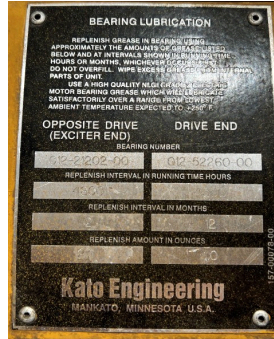

Generator Source thoroughly tests all of our products!

The pricing displayed on our website is subject to change based on deinstallation costs, installation requirements, rigging/disposal, and any other situational variables, but we do try to keep it as up to date as possible.

Copyright © Generator Source. All Rights Reserved. Caterpillar, Detroit, Cummins, Perkins, SDMO, and all other brand names are trademarks of their individual prospective companies.

sales@generatorsource.com - generatorsource.com
303-659-2073 - 1-800-853-2073