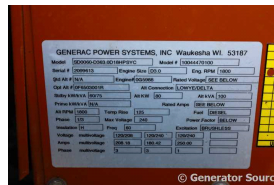

GENERATOR SOURCE

SALES · RENTALS · SERVICE

Generac - 60 kW - UNAVAILABLE

Generator Set Specs

Unit#: 088956
Capacity: 60 kW
Manufacturer: Generac
Enclosure Type: Sound Attenuated Enclosure Mounted on Trailer
Amps: 208.18 AMPS
Hertz: 60 Hz
Circuit Breaker Amps: 250
Phase: Voltage Selector Switch
Location: Brighton, CO
of Leads: 6
Model #: SD0060D363
Serial #: 2099613
Generator Weight LBS: 7000

Engine Specs

Make: John Deere
Year: 2008
Hours: 5946
Fuel: Diesel
Fuel Tank Capacity (Gallons): 150
Fuel Tank Type: Double Wall Base
Model #: 5030HF285
Serial #: PE5030L008699

Price: Call us at 800-853-2073 for a quote