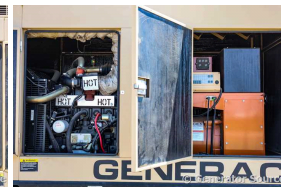

GENERATOR SOURCE

SALES · RENTALS · SERVICE

Generac - 60 kW - UNAVAILABLE

Generator Set Specs

Unit#: 088956
Capacity: 60 kW
Manufacturer: Generac
Enclosure Type: Sound Attenuated Enclosure Mounted on Trailer
Amps: 208.18 AMPS
Hertz: 60 Hz
Circuit Breaker Amps: 250
Phase: Voltage Selector Switch
Location: Brighton, CO
# of Leads: 6
Model #: SD0060D363
Serial #: 2099613
Generator Weight LBS: 7000

Engine Specs

Make: John Deere
Year: 2008
Hours: 5946
Fuel: Diesel
Fuel Tank Capacity (Gallons): 150
Fuel Tank Type: Double Wall Base
Model #: 5030HF285
Serial #: PE5030L008699

Price: Call us at 800-853-2073 for a quote

Generator Source thoroughly tests all of our products!

The pricing displayed on our website is subject to change based on deinstallation costs, installation requirements, rigging/disposal, and any other situational variables, but we do try to keep it as up to date as possible.

Copyright © Generator Source. All Rights Reserved. Caterpillar, Detroit, Cummins, Perkins, SDMO, and all other brand names are trademarks of their individual prospective companies.

sales@generatorsource.com - generatorsource.com
303-659-2073 - 1-800-853-2073