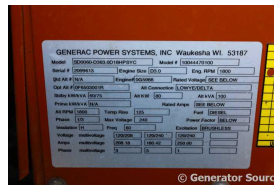

GENERATOR SOURCE

SALES · RENTALS · SERVICE

Generac - 60 kW - UNAVAILABLE

Generator Set Specs

Unit#: 088956
Capacity: 60 kW
Manufacturer: Generac
Enclosure Type: Sound Attenuated Enclosure Mounted on Trailer
Amps: 208.18 AMPS
Hertz: 60 Hz
Circuit Breaker Amps: 250
Phase: Voltage Selector Switch
Location: Brighton, CO
# of Leads: 6
Model #: SD0060D363
Serial #: 2099613
Generator Weight LBS: 7000

Engine Specs

Make: John Deere
Year: 2008
Hours: 5946
Fuel: Diesel
Fuel Tank Capacity (Gallons): 150
Fuel Tank Type: Double Wall Base
Model #: 5030HF285
Serial #: PE5030L008699

Price: Call us at 800-853-2073 for a quote

Generator Source thoroughly tests all of our products!

The pricing displayed on our website is subject to change based on deinstallation costs, installation requirements, rigging/disposal, and any other situational variables, but we do try to keep it as up to date as possible.

Copyright © Generator Source. All Rights Reserved. Caterpillar, Detroit, Cummins, Perkins, SDMO, and all other brand names are trademarks of their individual prospective companies.

sales@generatorsource.com - generatorsource.com
303-659-2073 - 1-800-853-2073