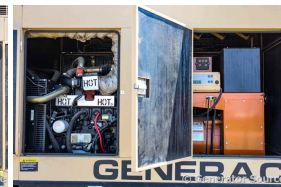

GENERATOR SOURCE

SALES · RENTALS · SERVICE

Generac - 60 kW - UNAVAILABLE

Generator Set Specs

Unit#: 088956
Capacity: 60 kW
Manufacturer: Generac
Enclosure Type: Sound Attenuated Enclosure Mounted on Trailer
Amps: 208.18 AMPS
Hertz: 60 Hz
Circuit Breaker Amps: 250
Phase: Voltage Selector Switch
Location: Brighton, CO
of Leads: 6
Model #: SD0060D363
Serial #: 2099613
Generator Weight LBS: 7000

Engine Specs

Make: John Deere
Year: 2008
Hours: 5946
Fuel: Diesel
Fuel Tank Capacity (Gallons): 150
Fuel Tank Type: Double Wall Base
Model #: 5030HF285
Serial #: PE5030L008699

Price: Call us at 800-853-2073 for a quote