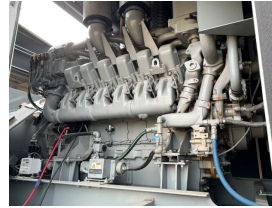

GENERATOR SOURCE

SALES · RENTALS · SERVICE

MTU - 1250 kW - UNAVAILABLE

Generator Set Specs

Unit#: 088977
Capacity: 1250 kW
Manufacturer: MTU
Enclosure Type: Sound Attenuated Enclosure
Voltage: 277/480 V
Amps: 1879 AMPS
Hertz: 60 Hz
Circuit Breaker Amps: 2000
Phase: Three-Phase
Location: Brighton, CO
of Leads: 12
Model #: 1250RXC6DT2
Serial #: 314867-1-1-1109
Generator Weight LBS: 50000
Generator Dimensions: 398 x 125 x 170

Engine Specs

Make: MTU
Year: 2009
Hours: 401
Fuel: Diesel
Fuel Tank Capacity (Gallons): Approx 2200
Fuel Tank Type: Double Wall Base
Model #: 12V4000G43
Serial #: 5262010059

Price: Call us at 800-853-2073 for a quote