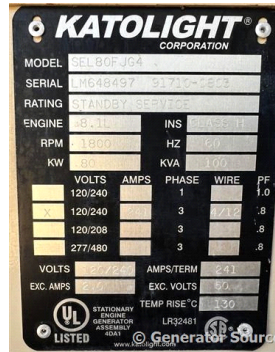

GENERATOR SOURCE

SALES · RENTALS · SERVICE

Katolight - 80 kW - UNAVAILABLE

Generator Set Specs

Unit#: 088991
Capacity: 80 kW
Manufacturer: Katolight
Enclosure Type: Weatherproof Enclosure
Voltage: 120/240 delta V
Amps: 241 AMPS
Hertz: 60 Hz
Circuit Breaker Amps: 250
Phase: Three-Phase
Location: Brighton, CO
of Leads: 12
Model #: SEL80FJG4
Serial #: LM648497
Generator Weight LBS: 5000
Generator Dimensions: 86 x 46 x 74

Engine Specs

Make: GM
Hours: 1016
Fuel Tank Type: Single Wall
Model #: 8.1L
Serial #: 8.1L-06890

Price: Call us at 800-853-2073 for a quote

Generator Source thoroughly tests all of our products!

The pricing displayed on our website is subject to change based on deinstallation costs, installation requirements, rigging/disposal, and any other situational variables, but we do try to keep it as up to date as possible.