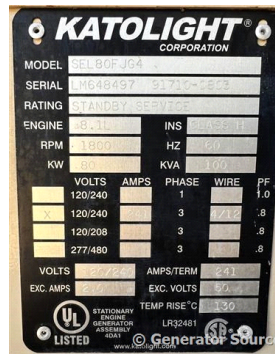

GENERATOR SOURCE

SALES · RENTALS · SERVICE

Katolight - 80 kW - UNAVAILABLE

Generator Set Specs

Unit#: 088991
Capacity: 80 kW
Manufacturer: Katolight
Enclosure Type: Weatherproof Enclosure
Voltage: 120/240 delta V
Amps: 241 AMPS
Hertz: 60 Hz
Circuit Breaker Amps: 250
Phase: Three-Phase
Location: Brighton, CO
of Leads: 12
Model #: SEL80FJG4
Serial #: LM648497
Generator Weight LBS: 5000
Generator Dimensions: 86 x 46 x 74

Engine Specs

Make: GM
Hours: 1016
Fuel Tank Type: Single Wall
Model #: 8.1L
Serial #: 8.1L-06890

Price: Call us at 800-853-2073 for a quote

Generator Source thoroughly tests all of our products!

The pricing displayed on our website is subject to change based on deinstallation costs, installation requirements, rigging/disposal, and any other situational variables, but we do try to keep it as up to date as possible.