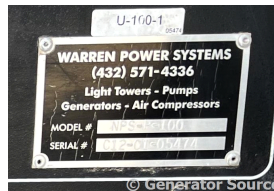

GENERATOR SOURCE

SALES · RENTALS · SERVICE

Caterpillar - 100 kW - UNAVAILABLE

Generator Set Specs

Unit#: 089009
Capacity: 100 kW
Manufacturer: Caterpillar
Enclosure Type: Enclosure
 Mounted on Trailer
Voltage: ROTARY SWITCH V
Hertz: 60 Hz
Phase: Voltage Selector Switch
Location: Brighton, CO
of Leads: 12
Model #: NPS-P-100
Serial #: C12-01-05474
Generator Weight LBS: 7000

Engine Specs

Make: Perkins
Year: 2012
Hours: 6894
Fuel: Diesel
Fuel Tank Type:
 Double Wall Base
Model #: 3362/1800
Serial #: NJ38673
 U105489V

Price: Call us at 800-853-2073 for a quote

Generator Source thoroughly tests all of our products!