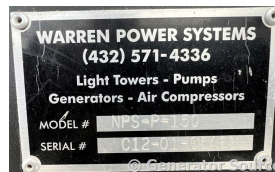

GENERATOR SOURCE

SALES · RENTALS · SERVICE

Caterpillar - 150 kW - UNAVAILABLE

Generator Set Specs

Unit#: 089011
Capacity: 150 kW
Manufacturer: Caterpillar
Enclosure Type: Enclosure
Mounted on Trailer
Voltage: ROTARY SWITCH V
Hertz: 60 Hz
Circuit Breaker Amps: 600
Phase: Voltage Selector Switch
Location: Brighton, CO
of Leads: 12
Model #: NPS-P-150
Serial #: C12-01-05463
Generator Weight LBS: 8500

Engine Specs

Make: Perlins
Year: 2012
Hours: 13801
Fuel: Diesel
Fuel Tank Type:
Double Wall Base
Model #: 2694
Serial #: PJ38421
U029227U

Price: Call us at 800-853-2073 for a quote

Generator Source thoroughly tests all of our products!