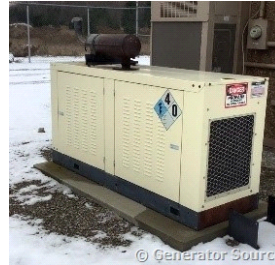

GENERATOR SOURCE

SALES · RENTALS · SERVICE

Kohler - 39 kW - UNAVAILABLE

Generator Set Specs

Unit#: 089034

Capacity: 39 kW

Manufacturer: Kohler

Enclosure Type: Weatherproof Enclosure

Amps: 163 AMPS

Hertz: 60 Hz

Circuit Breaker Amps: 175

Phase: Single-Phase

Location: Brighton, CO

of Leads: 12

Model #: 45RZ62

Generator Weight LBS: 3500

Engine Specs

Make: Ford

Hours: 817

Fuel Tank Type:

Double Wall
Model #: CSG-6491-6005-F

Serial #: 05051 L-04-RK

Price: Call us at 800-853-2073 for a quote

Generator Source thoroughly tests all of our products!