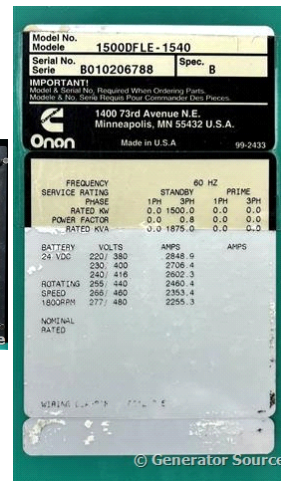

### Generator Set Specs

**Unit#:** 089049  
**Capacity:** 1500 kW  
**Manufacturer:** Cummins  
**Enclosure Type:** Sound Attenuated Enclosure  
**Voltage:** 277/480 V  
**Amps:** 2255.3 AMPS  
**Hertz:** 60 Hz  
**Circuit Breaker Amps:** 2500  
**Phase:** Three-Phase  
**Location:** Brighton, CO  
**# of Leads:** 6  
**Model #:** 1500DFLE-1540  
**Serial #:** B010206788  
**Generator Weight LBS:** 56000  
**Generator Dimensions:** 290"L x 101"W x 125"H

### Engine Specs

**Make:** Cummins  
**Year:** 2001  
**Hours:** 4112  
**Fuel Tank Capacity (Gallons):** 2000  
**Fuel Tank Type:** Double Wall Base  
**Model #:** KTA50-G9  
**Serial #:** 33148469

**Price:** Call us at 800-853-2073 for a quote