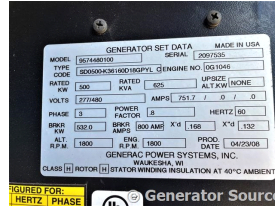

## Generac - 500 kW - UNAVAILABLE

### Generator Set Specs

**Unit#:** 089056  
**Capacity:** 500 kW  
**Manufacturer:** Generac  
**Enclosure Type:** Enclosed  
**Voltage:** 277/480 V  
**Amps:** 751.7 AMPS  
**Hertz:** 60 Hz  
**Circuit Breaker Amps:** 225/600  
**Phase:** Three-Phase  
**Location:** Jacksonville, FL  
**Model #:** SDO500-K36160D18GPYL  
**Serial #:** 2097535  
**Generator Weight LBS:** 20000

### Engine Specs

**Make:** Volvo  
**Year:** 2008  
**Hours:** 190  
**Fuel Tank Type:** Double Wall Base  
**Model #:** PA04661GE  
**Serial #:** 201B020401

**Price:** Call us at 800-853-2073 for a quote