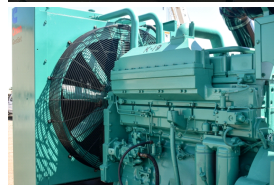

GENERATOR SOURCE

SALES · RENTALS · SERVICE

Cummins - 500 kW - SOLD

Generator Set Specs

Unit#: 089066

Capacity: 500 kW

Manufacturer: Cummins

Enclosure Type: Weatherproof Enclosure

Voltage: 277/480 V

Amps: 752 AMPS

Hertz: 60 Hz

Phase: Three-Phase

Location: Brighton, CO

of Leads: 12

Generator Weight LBS: 15000

Engine Specs

Make: Cummins

Year: 1992

Hours: 475

Fuel: Diesel

Fuel Tank Capacity (Gallons): 400

Fuel Tank Type: Double Wall Base

Model #: KTTA19G2

Serial #: 37143683