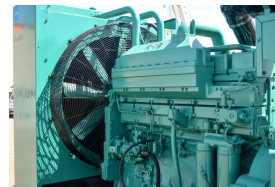

GENERATOR SOURCE

SALES · RENTALS · SERVICE

Cummins - 500 kW - UNAVAILABLE

Generator Set Specs

Unit#: 089066

Capacity: 500 kW

Manufacturer: Cummins

Enclosure Type: Weatherproof Enclosure

Voltage: 277/480 V

Amps: 752 AMPS

Hertz: 60 Hz

Circuit Breaker Amps: 800

Phase: Three-Phase

Location: Brighton, CO

of Leads: 12

Generator Weight LBS: 15000

Engine Specs

Make: Cummins

Year: 1992

Hours: 475

Fuel Tank Capacity (Gallons): 400

Fuel Tank Type: Double Wall Base

Model #: KTTA19G2

Serial #: 37143683