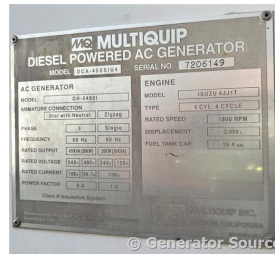

GENERATOR SOURCE

SALES · RENTALS · SERVICE

Multiquip - 36 kW - FOR RENT

Generator Set Specs

Unit#: 089078
Capacity: 36 kW
Manufacturer: Multiquip
Enclosure Type: Enclosure Mounted on Trailer
Voltage: VOLTAGE SELECTOR SWITCH V
Hertz: 60 Hz
Circuit Breaker Amps: 110
Phase: Voltage Selector Switch
Location: Brighton, CO
of Leads: 12
Model #: DCA45SSIU4
Serial #: 7206149
Generator Weight LBS: 6000

Engine Specs

Make: Isuzu
Hours: 5020
Fuel: Diesel
Fuel Tank Type: Double Wall Base
Model #: BU-4JJT
Serial #: 4JJ1-148254

Price: Call us at 800-853-2073 for a quote

Generator Source thoroughly tests all of our products!