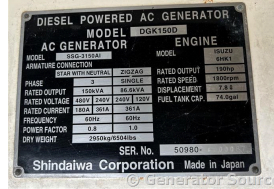

GENERATOR SOURCE

SALES · RENTALS · SERVICE

Shindaiwa - 120 kW - UNAVAILABLE

Generator Set Specs

Unit#: 089085
Capacity: 120 kW
Manufacturer: Shindaiwa
Enclosure Type: Enclosure Mounted on Trailer
Voltage: VOLTAGE SELECTOR SWITCH V
Amps: 180 AMPS
Hertz: 60 Hz
Circuit Breaker Amps: 400
Phase: Voltage Selector Switch
Location: Brighton, CO
of Leads: 12
Model #: DGK150D
Serial #: 50980-0000087
Generator Weight LBS: 10000

Engine Specs

Make: Isuzu
Hours: 240
Fuel Tank Capacity (Gallons): 74
Fuel Tank Type: Double Wall Base
Model #: BH6HK1X
Serial #: 6HK1-525842

Price: Call us at 800-853-2073 for a quote

Generator Source thoroughly tests all of our products!