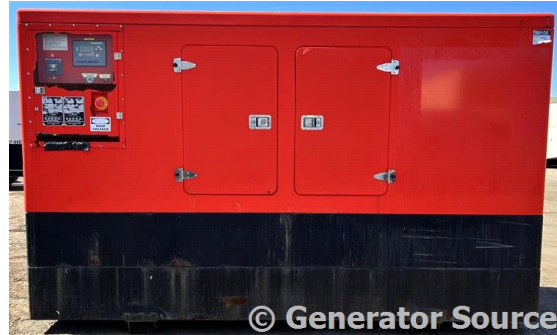

GENERATOR SOURCE

SALES · RENTALS · SERVICE

Hipower HTW - 125 kW - UNAVAILABLE

Generator Set Specs

Unit#: 089105

Capacity: 125 kW

Manufacturer: Hipower HTW

Enclosure Type: Weatherproof Enclosure

Voltage: VOLTAGE SELECTOR SWITCH V

Amps: 188 AMPS

Hertz: 60 Hz

Circuit Breaker Amps: 400

Phase: Voltage Selector Switch

Location: Brighton, CO

# of Leads: 12

Model #: HIW125R

Serial #: A08E997385

Generator Weight LBS: 5500

Engine Specs

Make: Iveco

Year: 2007

Hours: 4941

Fuel Tank Type: Double Wall Base

Model #: F4GE9685A J

Serial #: J600-0427503

Price: Call us at 800-853-2073 for a quote

Generator Source thoroughly tests all of our products!

The pricing displayed on our website is subject to change based on deinstallation costs, installation requirements, rigging/disposal, and any other situational variables, but we do try to keep it as up to date as possible.

Copyright © Generator Source. All Rights Reserved. Caterpillar, Detroit, Cummins, Perkins, SDMO, and all other brand names are trademarks of their individual prospective companies.

sales@generatorsource.com - generatorsource.com
303-659-2073 - 1-800-853-2073

FORMERLY
Diesel
SERVICE & SUPPLY