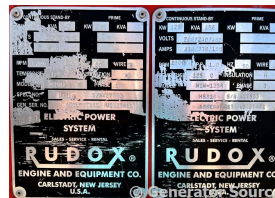

Price: Call us at 800-853-2073 for a quote

Generator Source thoroughly tests all of our products!

The pricing displayed on our website is subject to change based on deinstallation costs, installation requirements, rigging/disposal, and any other situational variables, but we do try to keep it as up to date as possible.

Copyright © Generator Source. All Rights Reserved. Caterpillar, Detroit, Cummins, Perkins, SDMO, and all other brand names are trademarks of their individual prospective companies.

sales@generatorsource.com - generatorsource.com
303-659-2073 - 1-800-853-2073

FORMERLY
Diesel
SERVICE & SUPPLY