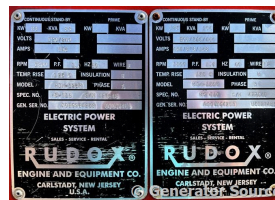

Price: Call us at 800-853-2073 for a quote

Generator Source thoroughly tests all of our products!

The pricing displayed on our website is subject to change based on deinstallation costs, installation requirements, rigging/disposal, and any other situational variables, but we do try to keep it as up to date as possible.

Copyright © Generator Source. All Rights Reserved. Caterpillar, Detroit, Cummins, Perkins, SDMO, and all other brand names are trademarks of their individual prospective companies.

sales@generatorsource.com - generatorsource.com
303-659-2073 - 1-800-853-2073

FORMERLY
Diesel
SERVICE & SUPPLY