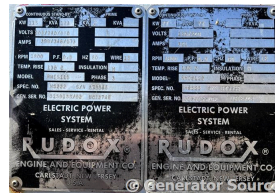

GENERATOR SOURCE

SALES · RENTALS · SERVICE

Hipower HTW - 115 kW - UNAVAILABLE

Generator Set Specs

Unit#: 089109

Capacity: 115 kW

Manufacturer: Hipower HTW

Enclosure Type: Sound Attenuated Enclosure Mounted on Trailer

Voltage: VOLTAGE SELECTOR SWITCH V

Amps: 399 AMPS

Hertz: 60 Hz

Circuit Breaker Amps: 600

Phase: Voltage Selector Switch

Location: Brighton, CO

of Leads: 12

Model #: RHIS115

Serial #: 0159155/02

Generator Weight LBS: 7500

Engine Specs

Year: 2002

Hours: 6389

Fuel Tank Type: Double Wall Base

Model #: 8065.25

Serial #: