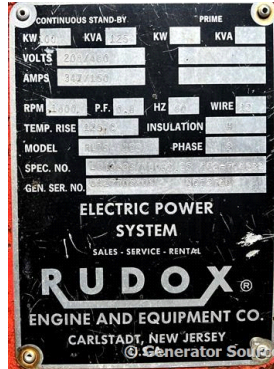

GENERATOR SOURCE

SALES · RENTALS · SERVICE

Cummins - 100 kW - UNAVAILABLE

Generator Set Specs

Unit#: 089110
Capacity: 100 kW
Manufacturer: Cummins
Enclosure Type: Sound Attenuated Enclosure
Voltage: VOLTAGE SELECTOR SWITCH V
Amps: 150 AMPS
Hertz: 60 Hz
Circuit Breaker Amps: 400 Adjustable
Phase: Voltage Selector Switch
Location: Brighton, CO
Model #: RLIS125
Serial #: D127703/01
Generator Weight LBS: 7500

Engine Specs

Year: 2005
Hours: 5890
Fuel: Diesel
Fuel Tank Type: Double Wall Base
Model #: FIAT 6061
Serial #: 25-462-704332

Price: Call us at 800-853-2073 for a quote

Generator Source thoroughly tests all of our products!