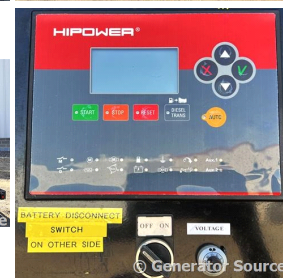

GENERATOR SOURCE

SALES · RENTALS · SERVICE

Hipower HTW - 345 kW - ON RENT

Generator Set Specs

Unit#: 089112
Capacity: 345 kW
Manufacturer: Hipower HTW
Enclosure Type: Enclosure Mounted on Trailer
Voltage: VOLTAGE SELECTOR SWITCH V
Amps: 519 AMPS
Hertz: 60 Hz
Circuit Breaker Amps: 1200
Phase: Voltage Selector Switch
Location: Brighton, CO
of Leads: 12
Model #: HREW350
Serial #: X11C100909
Generator Weight LBS: 20000

Engine Specs

Make: FPT/IVECO
Year: 2012
Hours: 4255
Fuel: Diesel
Fuel Tank Type: Double Wall Base
Model #: F3BE9685A-EXXX
Serial #:

Price: Call us at 800-853-2073 for a quote

Generator Source thoroughly tests all of our products!