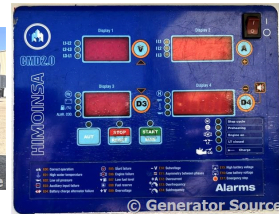

GENERATOR SOURCE

SALES · RENTALS · SERVICE

Hipower HTW - 30 kW - UNAVAILABLE

Generator Set Specs

Unit#: 089114
Capacity: 30 kW
Manufacturer: Hipower HTW
Enclosure Type: Weatherproof Enclosure
Voltage: VOLTAGE SELECTOR SWITCH V
Hertz: 60 Hz
Circuit Breaker Amps: 15
Phase: Voltage Selector Switch
Location: Brighton, CO
of Leads: 12
Model #: HIS30
Serial #: 8.03506E+12
Generator Weight LBS: 3000

Engine Specs

Make: Iveco
Year: 2002
Hours: 1743
Fuel: Diesel
Fuel Tank Type: Double Wall Base
Model #: 8D35.05.562
Serial #: 868753

Price: Call us at 800-853-2073 for a quote

Generator Source thoroughly tests all of our products!