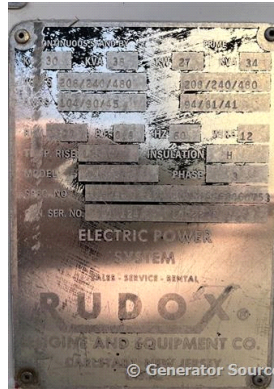

GENERATOR SOURCE

SALES · RENTALS · SERVICE

Hipower HTW - 30 kW - UNAVAILABLE

Generator Set Specs

Unit#: 089114
Capacity: 30 kW
Manufacturer: Hipower HTW
Enclosure Type: Weatherproof Enclosure
Voltage: VOLTAGE SELECTOR SWITCH V
Hertz: 60 Hz
Circuit Breaker Amps: 15
Phase: Voltage Selector Switch
Location: Brighton, CO
of Leads: 12
Model #: HIS30
Serial #: 8.03506E+12
Generator Weight LBS: 3000

Engine Specs

Make: Iveco
Year: 2002
Hours: 1743
Fuel: Diesel
Fuel Tank Type: Double Wall Base
Model #: 8D35.05.562
Serial #: 868753

Price: Call us at 800-853-2073 for a quote

Generator Source thoroughly tests all of our products!