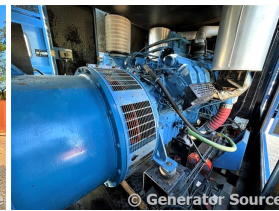

Generator Source thoroughly tests all of our products!

The pricing displayed on our website is subject to change based on deinstallation costs, installation requirements, rigging/disposal, and any other situational variables, but we do try to keep it as up to date as possible.

Copyright © Generator Source. All Rights Reserved. Caterpillar, Detroit, Cummins, Perkins, SDMO, and all other brand names are trademarks of their individual prospective companies.

sales@generatorsource.com - generatorsource.com
303-659-2073 - 1-800-853-2073

FORMERLY
Diesel
SERVICE & SUPPLY