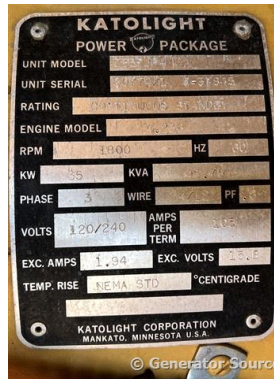

GENERATOR SOURCE

SALES · RENTALS · SERVICE

Katolight - 35 kW - UNAVAILABLE

Generator Set Specs

Unit#: 089144
Capacity: 35 kW
Manufacturer: Katolight
Enclosure Type: Enclosure
Mounted on Trailer
Voltage: 120/240 V
Amps: 105 AMPS
Hertz: 60 Hz
Phase: Single-Phase
Location: Brighton, CO
# of Leads: 12
Model #: D35FJP4
Serial #: 30774/1
Generator Weight LBS: 5000

Engine Specs

Make: Perkins
Hours: 566
Fuel: Diesel
Fuel Tank Capacity (Gallons): 100
Fuel Tank Type: Double Wall Base
Model #: 4.236
Serial #: 33626
U358893T

Price: Call us at 800-853-2073 for a quote

Generator Source thoroughly tests all of our products!

The pricing displayed on our website is subject to change based on deinstallation costs, installation requirements, rigging/disposal, and any other situational variables, but we do try to keep it as up to date as possible.

Copyright © Generator Source. All Rights Reserved. Caterpillar, Detroit, Cummins, Perkins, SDMO, and all other brand names are trademarks of their individual prospective companies.

sales@generatorsource.com - generatorsource.com