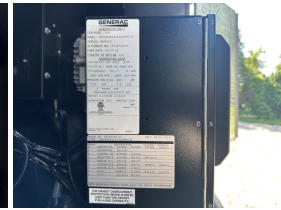

GENERATOR SOURCE

SALES · RENTALS · SERVICE

Generac - 500 kW - UNAVAILABLE

Generator Set Specs

Unit#: 089148
Capacity: 500 kW
Manufacturer: Generac
Enclosure Type: Sound Attenuated Enclosure
Voltage: 277/480 V
Amps: 751.7 AMPS
Hertz: 60 Hz
Circuit Breaker Amps: 600
Phase: Three-Phase
Location: Jacksonville, FL
of Leads: 12
Model #:
SD0500KG22152D18HPLY2
Serial #: 9658420
Generator Weight LBS: 25000
Generator Dimensions: L
231"X W 83"X H 148"

Engine Specs

Make: Perkins
Year: 2015
Hours: 167
Fuel Tank Capacity (Gallons): 1000
Fuel Tank Type: Double Wall Base
Model #:
2506CE15TAG3
Serial #:
MGDF5333N01114A

Price: Call us at 800-853-2073 for a quote