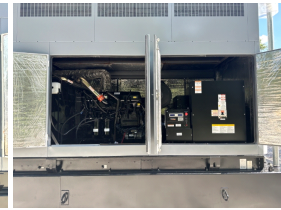

GENERATOR SOURCE

SALES · RENTALS · SERVICE

Generac - 500 kW - UNAVAILABLE

Generator Set Specs

Unit#: 089148
Capacity: 500 kW
Manufacturer: Generac
Enclosure Type: Sound Attenuated Enclosure
Voltage: 277/480 V
Amps: 751.7 AMPS
Hertz: 60 Hz
Circuit Breaker Amps: 600
Phase: Three-Phase
Location: Jacksonville, FL
of Leads: 12
Model #:
SD0500KG22152D18HPLY2
Serial #: 9658420
Generator Weight LBS: 25000
Generator Dimensions: L
231"X W 83"X H 148"

Engine Specs

Make: Perkins
Year: 2015
Hours: 167
Fuel Tank Capacity (Gallons): 1000
Fuel Tank Type: Double Wall Base
Model #:
2506CE15TAG3
Serial #:
MGDF5333N01114A

Price: Call us at 800-853-2073 for a quote