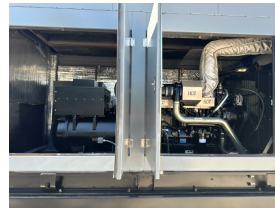

GENERATOR SOURCE

SALES · RENTALS · SERVICE

Generac - 500 kW - UNAVAILABLE

Generator Set Specs

Unit#: 089148
Capacity: 500 kW
Manufacturer: Generac
Enclosure Type: Sound Attenuated Enclosure
Voltage: 277/480 V
Amps: 751.7 AMPS
Hertz: 60 Hz
Circuit Breaker Amps: 600
Phase: Three-Phase
Location: Jacksonville, FL
of Leads: 12
Model #:
SD0500KG22152D18HPLY2
Serial #: 9658420
Generator Weight LBS: 25000
Generator Dimensions: L
231"X W 83"X H 148"

Engine Specs

Make: Perkins
Year: 2015
Hours: 167
Fuel Tank Capacity (Gallons): 1000
Fuel Tank Type: Double Wall Base
Model #:
2506CE15TAG3
Serial #:
MGDF5333N01114A

Price: Call us at 800-853-2073 for a quote