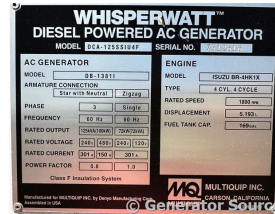

GENERATOR SOURCE

SALES · RENTALS · SERVICE

Multiquip - 100 kW - UNAVAILABLE

Generator Set Specs

Unit#: 089152
Capacity: 100 kW
Manufacturer: Multiquip
Enclosure Type: Sound Attenuated Enclosure Mounted on Trailer
Voltage: VOLTAGE SELECTOR SWITCH V
Amps: 150 AMPS
Hertz: 60 Hz
Circuit Breaker Amps: 300
Phase: Voltage Selector Switch
Location: Brighton, CO
of Leads: 12
Model #: DB-1381L
Serial #: 7512616
Generator Weight LBS: 10000

Engine Specs

Make: Isuzu
Year: 2019
Hours: 8232.2
Fuel Tank Capacity (Gallons): 169
Fuel Tank Type: Double Wall Base
Model #: BR-4HK1 XAGD-11
Serial #: 797306

Price: Call us at 800-853-2073 for a quote

Generator Source thoroughly tests all of our products!