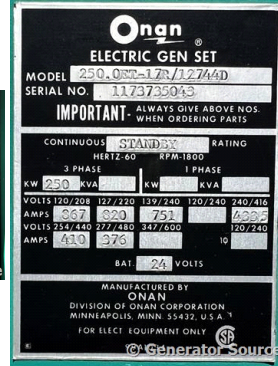

GENERATOR SOURCE

SALES · RENTALS · SERVICE

Cummins - 250 kW - UNAVAILABLE

Generator Set Specs

Unit#: 089161
Capacity: 250 kW
Manufacturer: Cummins
Enclosure Type: Open
Voltage: 120/208 V
Amps: 867 AMPS
Hertz: 60 Hz
Phase: Three-Phase
Location: Brighton, CO
of Leads: 12
Model #: 250.OFT-17R/12744
Serial #: 1173735043
Generator Weight LBS: 8000

Engine Specs

Make: Cummins
Year: 1974
Hours: 682
Fuel Tank Type: Double Wall
Model #: GV12-525-1PG
Serial #: 10361243

Price: Call us at 800-853-2073 for a quote

Generator Source thoroughly tests all of our products!