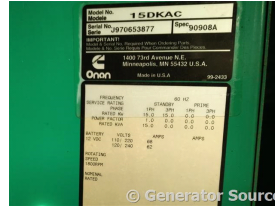

### Generator Set Specs

**Unit#:** 089163

**Capacity:** 15 kW

**Manufacturer:** Cummins

**Enclosure Type:** Weatherproof Enclosure

**Voltage:** 120/240 V

**Amps:** 68 AMPS

**Hertz:** 60 Hz

**Circuit Breaker Amps:** 80

**Phase:** Single-Phase

**Location:** Jacksonville, FL

**# of Leads:** 4

**Model #:** 15DKAC

**Serial #:** J970653877

**Generator Dimensions:** 68" L x 41" W x 64" H

### Engine Specs

**Year:** 1997

**Hours:** 1253

**Fuel Tank Capacity (Gallons):** 60

**Fuel Tank Type:** Double Wall Base

**Price:** Call us at 800-853-2073 for a quote

**Generator Source thoroughly tests all of our products!**