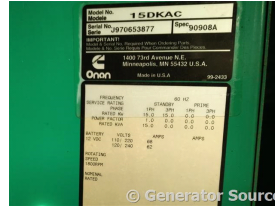

Engine Specs

Year: 1997

Hours: 1253

Fuel Tank Capacity (Gallons): 60

Fuel Tank Type: Double Wall Base

Price: Call us at 800-853-2073 for a quote

Generator Source thoroughly tests all of our products!

The pricing displayed on our website is subject to change based on deinstallation costs, installation requirements, rigging/disposal, and any other situational variables, but we do try to keep it as up to date as possible.

Copyright © Generator Source. All Rights Reserved. Caterpillar, Detroit, Cummins, Perkins, SDMO, and all other brand names are trademarks of their individual prospective companies.

sales@generatorsource.com - generatorsource.com
303-659-2073 - 1-800-853-2073

FORMERLY
Diesel
SERVICE & SUPPLY