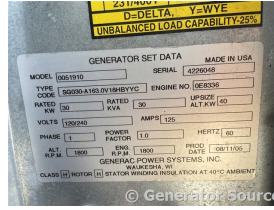

Generator Source thoroughly tests all of our products!

The pricing displayed on our website is subject to change based on deinstallation costs, installation requirements, rigging/disposal, and any other situational variables, but we do try to keep it as up to date as possible.

Copyright © Generator Source. All Rights Reserved. Caterpillar, Detroit, Cummins, Perkins, SDMO, and all other brand names are trademarks of their individual prospective companies.

sales@generatorsource.com - generatorsource.com
303-659-2073 - 1-800-853-2073