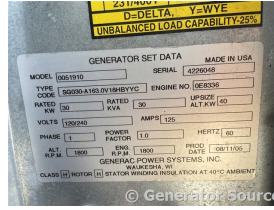

### Generator Set Specs

**Unit#:** 089170  
**Capacity:** 30 kW  
**Manufacturer:** Generac  
**Enclosure Type:** Sound Attenuated Enclosure  
**Voltage:** 120/240 V  
**Amps:** 125 AMPS  
**Hertz:** 60 Hz  
**Circuit Breaker Amps:** 175  
**Phase:** Single-Phase  
**Location:** Brighton, CO  
**# of Leads:** 4  
**Model #:** 5190  
**Serial #:** 4226048  
**Generator Weight LBS:** 3000

### Engine Specs

**Make:** Chrysler  
**Year:** 2005  
**Hours:** 530  
**Fuel Tank Type:** Double Wall  
**Model #:** 53020G64  
**Serial #:** 250902

**Price:** Call us at 800-853-2073 for a quote