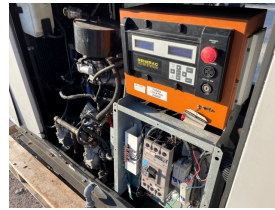

## Generac - 35 kW - READY TO SHIP

### Generator Set Specs

**Unit#:** 089175

**Capacity:** 35 kW

**Manufacturer:** Generac

**Enclosure Type:** Weatherproof Enclosure

**Voltage:** 120/240 V

**Amps:** 146 AMPS

**Hertz:** 60 Hz

**Circuit Breaker Amps:** 250

**Phase:** Single-Phase

**Location:** Brighton, CO

**# of Leads:** 4

**Model #:** 53500

**Serial #:** 4734302

**Generator Weight LBS:** 4000

### Engine Specs

**Make:** Mitsubishi

**Year:** 2007

**Hours:** 337

**Model #:** 4664S4M

**Serial #:** SCP1110

**Price:** Call us at 800-853-2073 for a quote

**Generator Source thoroughly tests all of our products!**