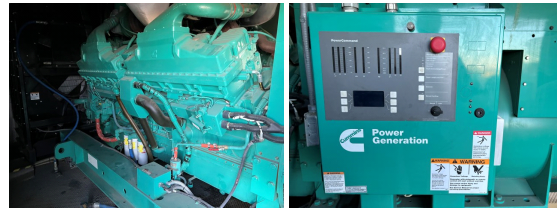

GENERATOR SOURCE

SALES · RENTALS · SERVICE

Cummins - 2250 kW - UNAVAILABLE

Generator Set Specs

Unit#: 089184
Capacity: 2250 kW
Manufacturer: Cummins
Enclosure Type: Sound Attenuated Enclosure
Voltage: 277/480 V
Amps: 3383 AMPS
Hertz: 60 Hz
Circuit Breaker Amps: 3000
Phase: Three-Phase
Location: Brighton, CO
of Leads: 6
Model #: DQKH-5780832
Serial #: G070087332
Generator Weight LBS: 68000

Engine Specs

Make: Cummins
Year: 2007
Hours: 579
Fuel Tank Capacity (Gallons): 5000
Fuel Tank Type: Double Wall Base
Model #: QSK60-G9
Serial #: 33169463

Price: Call us at 800-853-2073 for a quote

Generator Source thoroughly tests all of our products!