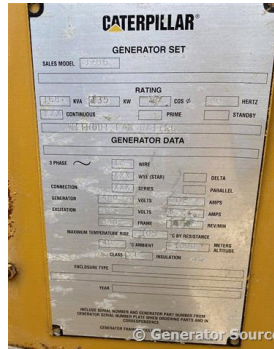

© Generator Source

© Generator Source

Generator Source thoroughly tests all of our products!

The pricing displayed on our website is subject to change based on deinstallation costs, installation requirements, rigging/disposal, and any other situational variables, but we do try to keep it as up to date as possible.

Copyright © Generator Source. All Rights Reserved. Caterpillar, Detroit, Cummins, Perkins, SDMO, and all other brand names are trademarks of their individual prospective companies.

sales@generatorsource.com - generatorsource.com
303-659-2073 - 1-800-853-2073