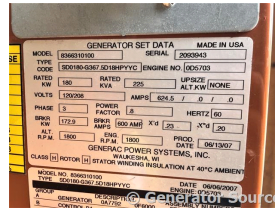

GENERATOR SOURCE

SALES · RENTALS · SERVICE

Generac - 180 kW - UNAVAILABLE

Generator Set Specs

Unit#: 089193
Capacity: 180 kW
Manufacturer: Generac
Enclosure Type: Weatherproof Enclosure
Voltage: 120/208 V
Amps: 600 AMPS
Hertz: 60 Hz
Circuit Breaker Amps: 250
Phase: Three-Phase
Location: Jacksonville, FL
of Leads: 12
Model #: 8366310100
Serial #: 2093943
Generator Weight LBS: 10000
Generator Dimensions: 149" L x 48" W x 103" H

Engine Specs

Make: Mitsubishi
Year: 2007
Hours: 139
Fuel Tank Capacity (Gallons): 600
Fuel Tank Type: Double Wall Base
Model #: 6D16
Serial #: 6D16A04218

Price: Call us at 800-853-2073 for a quote

Generator Source thoroughly tests all of our products!