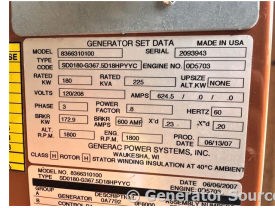

## Generac - 180 kW - UNAVAILABLE

### Generator Set Specs

**Unit#:** 089193  
**Capacity:** 180 kW  
**Manufacturer:** Generac  
**Enclosure Type:** Weatherproof Enclosure  
**Voltage:** 120/208 V  
**Amps:** 600 AMPS  
**Hertz:** 60 Hz  
**Circuit Breaker Amps:** 250  
**Phase:** Three-Phase  
**Location:** Jacksonville, FL  
**# of Leads:** 12  
**Model #:** 8366310100  
**Serial #:** 2093943  
**Generator Weight LBS:** 10000  
**Generator Dimensions:** 149" L x 48" W x 103" H

### Engine Specs

**Make:** Mitsubishi  
**Year:** 2007  
**Hours:** 139  
**Fuel Tank Capacity (Gallons):** 600  
**Fuel Tank Type:** Double Wall Base  
**Model #:** 6D16  
**Serial #:** 6D16A04218

**Price:** Call us at 800-853-2073 for a quote