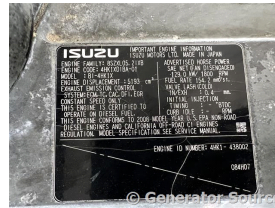

GENERATOR SOURCE

SALES · RENTALS · SERVICE

Multiquip - 100 kW - UNAVAILABLE

Generator Set Specs

Unit#: 089199
Capacity: 100 kW
Manufacturer: Multiquip
Enclosure Type: Sound Attenuated Enclosure Mounted on Trailer
Voltage: VOLTAGE SELECTOR SWITCH V
Amps: 301 AMPS
Hertz: 60 Hz
Circuit Breaker Amps: 350
Phase: Voltage Selector Switch
Location: Brighton, CO
of Leads: 12
Model #: DCA125USI
Serial #: 8510106
Generator Weight LBS: 10000
Generator Dimensions: 192 x 82 x 92

Engine Specs

Make: Isuzu
Year: 2008
Hours: 1643
Fuel Tank Capacity (Gallons): Approx 169
Fuel Tank Type: Double Wall Base
Model #: 4HK1X
Serial #: 4HK1-438002

Price: Call us at 800-853-2073 for a quote

Generator Source thoroughly tests all of our products!