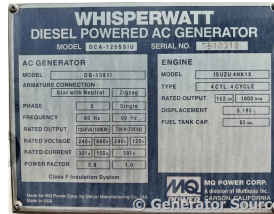

GENERATOR SOURCE

SALES · RENTALS · SERVICE

Multiquip - 100 kW - UNAVAILABLE

Generator Set Specs

Unit#: 089200
Capacity: 100 kW
Manufacturer: Multiquip
Enclosure Type: Sound Attenuated Enclosure Mounted on Trailer
Voltage: VOLTAGE SELECTOR SWITCH V
Amps: 150 AMPS
Hertz: 60 Hz
Circuit Breaker Amps: 300
Phase: Voltage Selector Switch
Location: Jacksonville, FL
of Leads: 12
Model #: DCA125SSIU
Serial #: 7510318
Generator Weight LBS: 8000

Engine Specs

Make: Isuzu
Year: 2011
Hours: 7826
Fuel Tank Capacity (Gallons): 63
Fuel Tank Type: Double Wall Base
Model #: 4HK1X
Serial #: 4HK1-471383

Price: Call us at 800-853-2073 for a quote

Generator Source thoroughly tests all of our products!